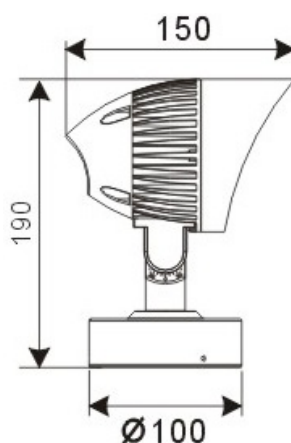

# LED Wall Wash Lighting – LR-WW0134

Model No.	LR-WW0134
LED Type	CREE XP
LED Q'TY.	4
Beam Angle	30°
Minimum luminous flux(lm)	360
Voltage	120-240V
LED Watt	4W
Environmental Temperature	- 20°C-60°C
Environmental Humidity	0%-95%
Safety Class	I
Safety Type	IP44
Material	Aluminium
Driver	Included