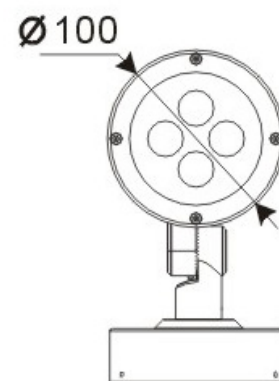

# LED Wall Wash Lighting – LR-WW0134

Model No.	LR-WW0134
LED Type	CREE XP
LED Q'TY.	4
Beam Angle	30°
Minimum luminous flux(lm)	360
Voltage	120-240V
LED Watt	4W
Environmental Temperature	- 20°C-60°C
Environmental Humidity	0%-95%
Safety Class	I
Safety Type	IP44
Material	Aluminium
Driver	Included